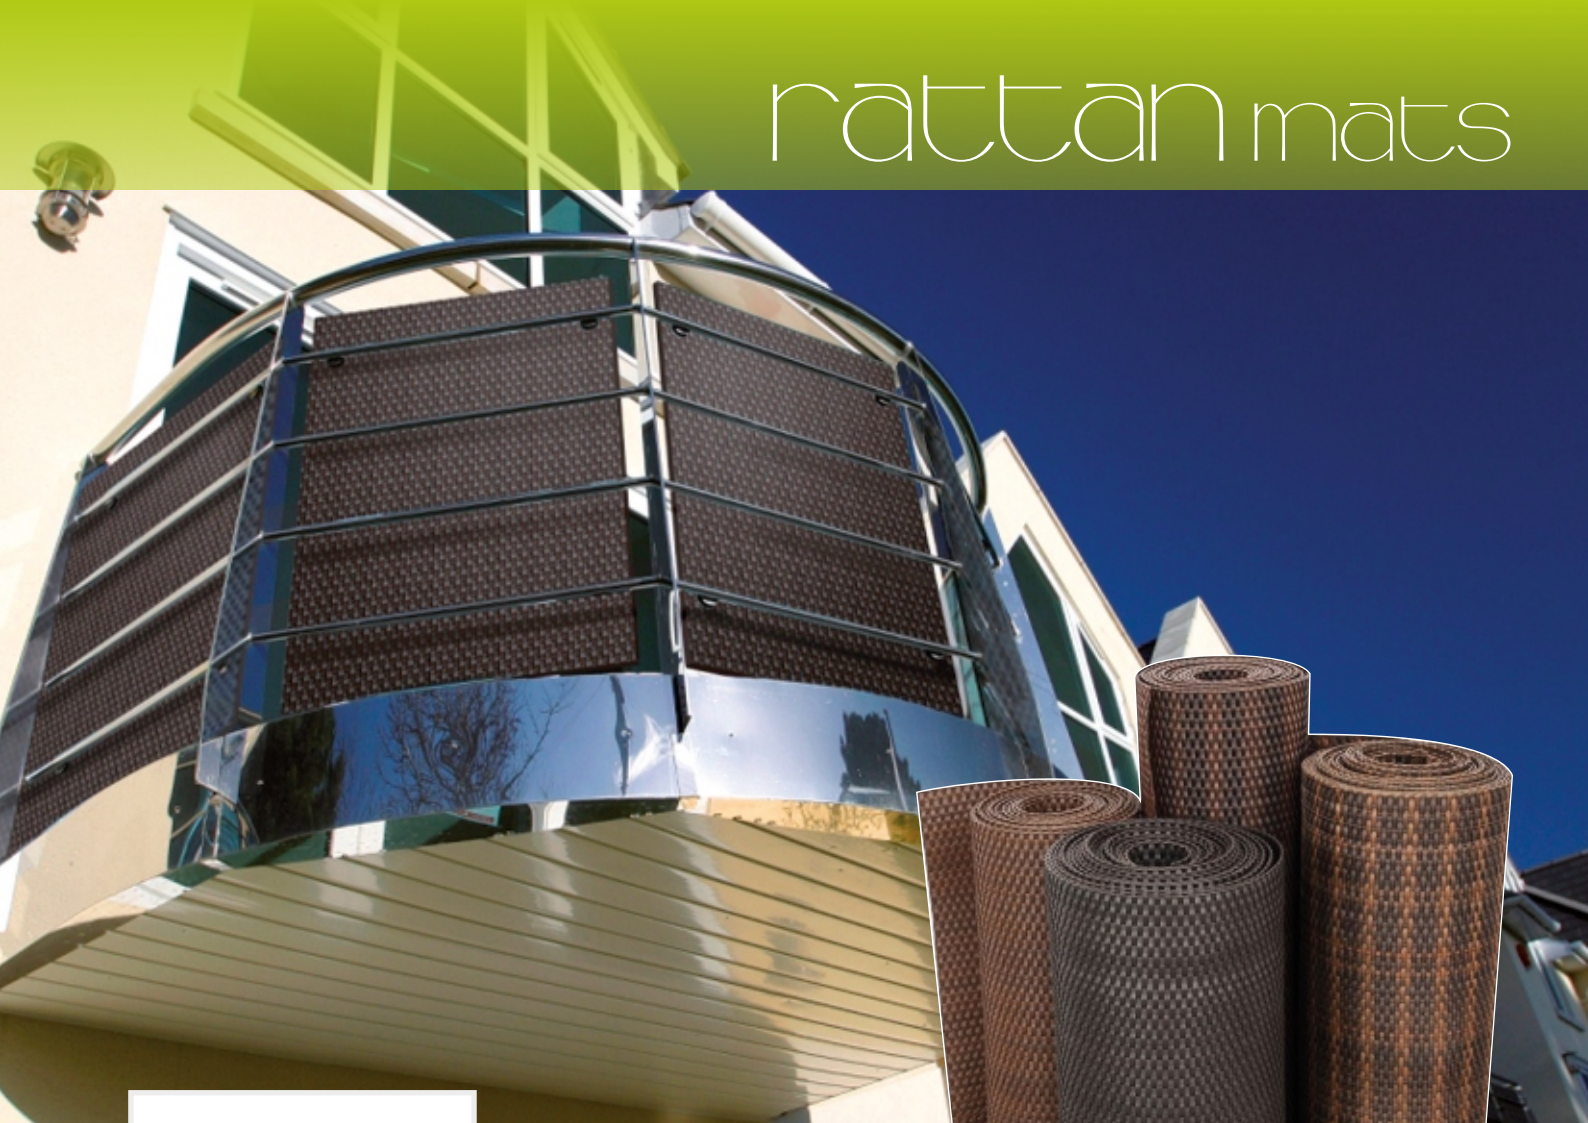

rattan mats